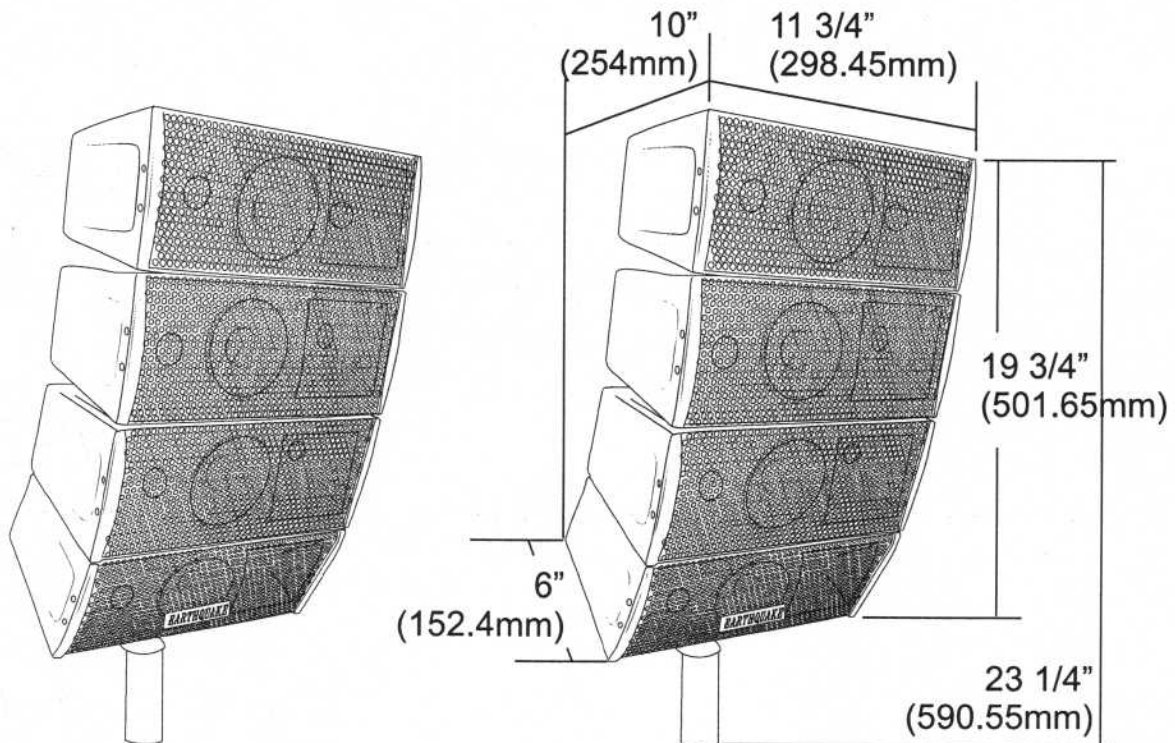

### **A Pair of 4 x 4-inch Array Speakers**

100 Watts MAX per Channel (50 WRMS/Channel)

4-inch Speakers with 10 oz. Magnets & 1-inch Voice Coils (8-Ohm/Channel)

1-inch Compression Driver

Mounts on Standard Speaker Stands/Tripods