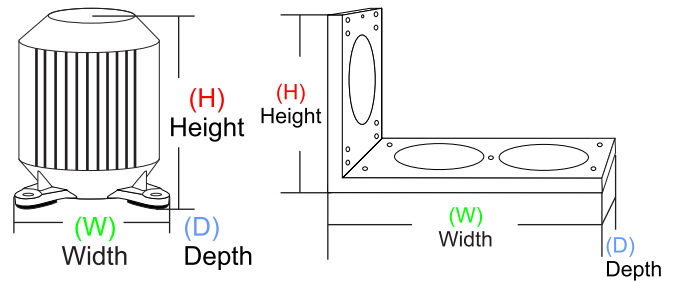

## Quake Patented Tactile Transducers

Model:  
MQB1

|            | MQB1            | Supplied Bracket |
|------------|-----------------|------------------|
| (H) Height | 3-3/8" (86.5mm) | 3-3/8" (86.5mm)  |
| (W) Width  | 2-5/8" (67.3mm) | 7-3/8" (187mm)   |
| (D) Depth  | 3-1/2" (88.9mm) | 3-1/2" (88.9mm)  |